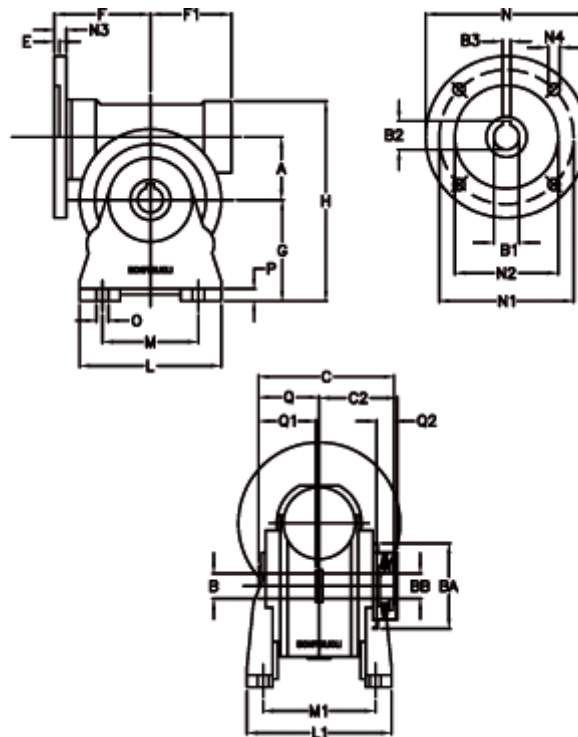

Article number: 390204902422736

Description: Worm Gear with Torque Limiter
VF 49-L2-A-24 P71B5

Measures

a = 49.50	C2 = 63,5	L1 = 124.0	O = 8.5
B = 25	Description = VF 49A-xx-71B5	m = 63	P = 12
B1 E7 = 14	E = 3.0	M1 = 98.5	Q = 51.0
B2 = 16.3	F = 70	N = 160	Q1 = 41
B3 H9 = 5	F1 = 63	N1 = 130	Q2 = 15
BA = 63	g = 82	N2 = 110	
BB H7 = 14	H = 162	N3 = 10.5	
C = 105	L = 110	N4 = 9,5	